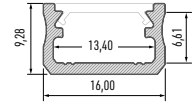

## PROFILE TYPE A

	White	Black (anodized)	Inox (anodized)	Silver (anodized)	Raw
Dimensions	1000mm, 2020mm, 3000mm				
LED strip width	Up to 12mm				
Application	Surface-mounted - for decorative lighting in offices and homes				

### Covers (PVC/PMMA/PC)

Dimensions: 1000mm, 2020mm, 3000mm

Transparent	Frozen	Milky	Frosted	Milky Frosted	Lens 15	Lens 30
<b>BASIC</b>						
✦ PMMA 95%	✦ PMMA 78%	✦ PMMA 51%	✦ PMMA 90%	✦ PMMA 83%	✦ PMMA 92%	✦ PMMA 92%
✦ PVC 88%	✦ PVC 66%	✦ PVC 44%				
✦ PC 92%	✦ PC 67%	✦ PC 36%				
<b>HIGH</b>						
✦ PMMA 95%	✦ PMMA 78%	✦ PMMA 52%	✦ PMMA 87%	✦ PMMA 83%		
✦ PVC 82%	✦ PVC 65%	✦ PVC 42%				