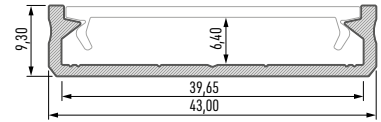

LED ALUMINIUM PROFILES & EXTRUSIONS

DATA SHEET

LED PROFILE

SILO

PROFILE SILO

	White	Black (anodized)	Inox (anodized)	Silver (anodized)	Raw
					
Dimensions	1000mm, 2020mm, 3000mm				
LED strip width	3 x 10mm				
Application	Surface mounted profile - for household and office room illumination - hanging lighting.				

Covers (PVC/PMMA/PC)

Dimensions: 1000mm, 2020mm, 3000mm

Transparent	Frosted	Milky	Frosted	Milky Frosted	Transparent
WIDE					PRISMATIC PC
					
✦ PMMA 94%	✦ PMMA 73%	✦ PMMA 42%	✦ PMMA 81%	✦ PMMA 74%	
✦ PVC 85%	✦ PVC 55%	✦ PVC 28%			
✦ PC 91%	✦ PC 63%	✦ PC 29%			✦ PC 87%

End caps for LED profile SILO (aluminium and plastic)

With a hole				Without a hole			
White	Black	Inox	Silver	White	Black	Inox	Silver
							

Accessories

Maximum dissipated power of LED light sources for temperature profile 55°C: 24.6W with cover, 27W without cover.
For temperature profile 65°C: 33.9W with cover, 36.6W without cover.