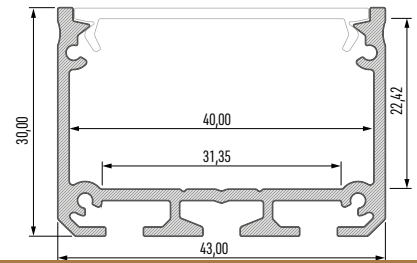

LED ALUMINIUM PROFILES & EXTRUSIONS

DATA SHEET

LED PROFILE

ODEL

PROFILE ODEL

	White (lacquered)	Silver (anodized)
Dimensions	1000mm, 2020mm, 3000mm	
LED strip width	3 x 10mm	
Application	For lighting in offices, stores and homes - hanging, architectural lighting.	

Covers (PVC/PMMA/PC)

Dimensions: 1000mm, 2020mm, 3000mm

Transparent	Frosted	Milky	Frosted	Milky Frosted	Transparent
WIDE					PRISMATIC PC
<ul style="list-style-type: none"> ✦ PMMA 94% ✦ PVC 85% ✦ PC 91% 	<ul style="list-style-type: none"> ✦ PMMA 73% ✦ PVC 55% ✦ PC 63% 	<ul style="list-style-type: none"> ✦ PMMA 42% ✦ PVC 28% ✦ PC 29% 	<ul style="list-style-type: none"> ✦ PMMA 81% 	<ul style="list-style-type: none"> ✦ PMMA 74% 	<ul style="list-style-type: none"> ✦ PC 87%

Maximum dissipated power of LED light sources for temperature profile 55°C: 55.5W with cover, 66W without cover.
For temperature profile 65°C: 70.5W with cover, 85W without cover.