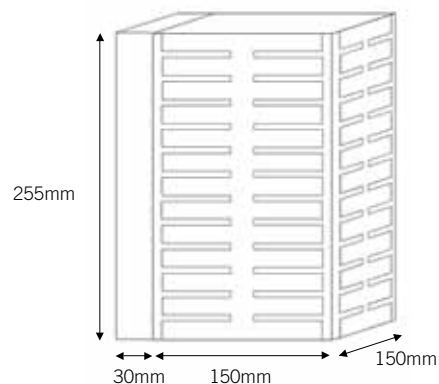

FURUD WALL

1 X HALOPIN G9
OR **HALOPIN ECO**
max. 60W
transfo / gear not required

2 X LED
2 x 800lm
3000K
LED-driver included

black bronze	FU200101	FU200105
chrome	FU200102	FU200106
white	FU200103	FU200107
gold mat	FU200104	FU200108