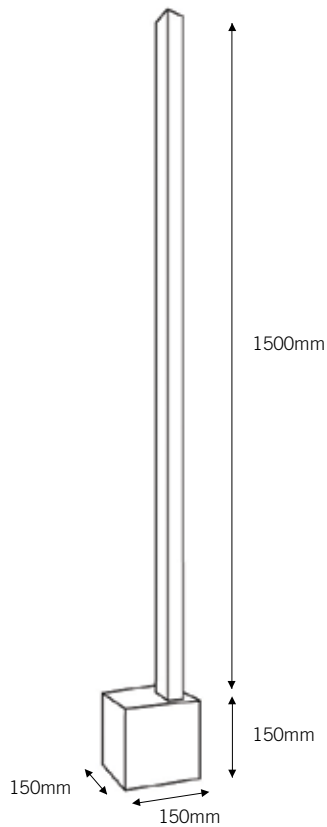

GR106104

GR106204

GR106304

GR106404

T5 lamps not included

GRAND WALL

1 X FRONTLIGHT WITH BACKLIGHT LEDSTRIP

1 X T5 he 35W
1 X LEDSTRIP blue color 7W
gear incl. electronic