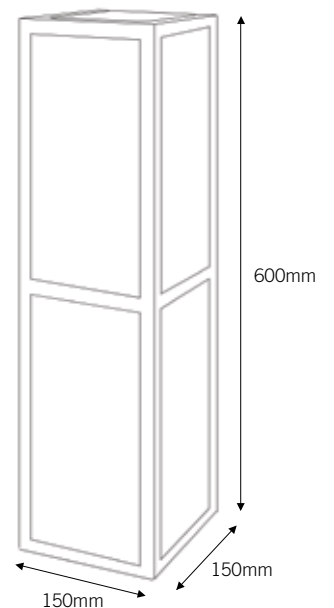

JOSÉPHINE
WALL
LARGE

LED
indoor / outdoor
max. 29W
gear included

TL
indoor / outdoor
max. 24W
gear & lamp included

black	JO200401	JO200402
chrome	JO200403	JO200404