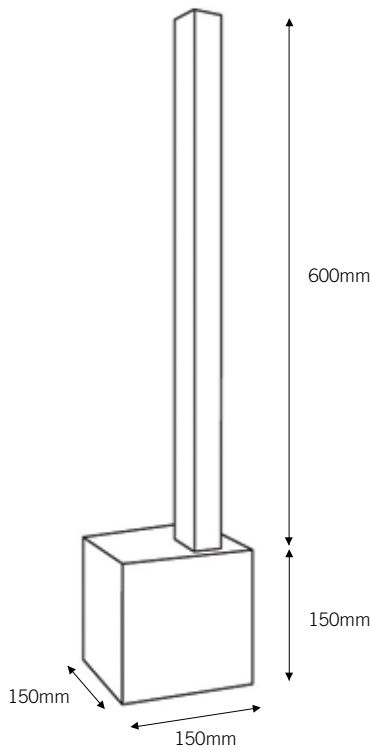

GRAND WALL

1 X FRONTLIGHT WITH BACKLIGHT LEDSTRIP

1 X T5 he 14W
1 X LEDSTRIP blue color 3W
gear incl. electronic

1 X WARM WHITE FRONTLIGHT LED WITH BACKLIGHT LEDSTRIP

1 X LED 18W 3000K, 1 X LEDSTRIP blue color 3W
gear incl. electronic

T5 not dimmable

T5 1 - 10v

T5 Dali

LED indoor & LED outdoor

all white

GR101101

GR101201

GR101301

GR101401

all black

GR101102

GR101202

GR101302

GR101402

kubus white /
bars black

GR101103

GR101203

GR101303

GR101403

kubus black /
bars white

GR101104

GR101204

GR101304

GR101404

T5 lamps not included