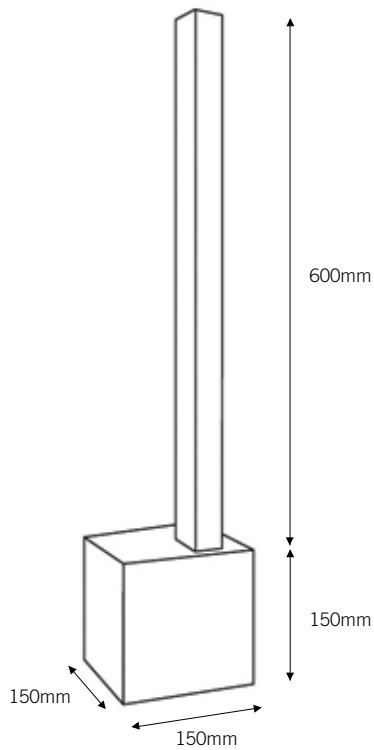

GRAND TABLE

1 X FRONTLIGHT
1 X T5 he 14W
gear incl. electronic

1 X WARM WHITE FRONTLIGHT LED
1 X LED 18W 3000K
gear incl. electronic

T5 not dimmable

LED indoor

all white

GR119101

GR119201

all black

GR119102

GR119202

kubus white /
bars black

GR119103

GR119203

kubus black /
bars white

GR119104

GR119204

T5 lamps not included