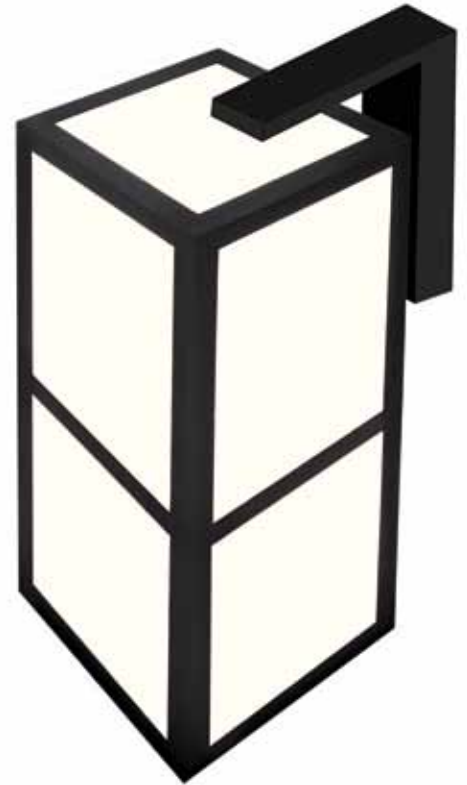

JOSÉPHINE

JOSÉPHINE SUSPENSION

JOSÉPHINE FLOOR
SMALL, MEDIUM & XXL

**JOSÉPHINE WALL
PENDANT**

**JOSÉPHINE WALL
SMALL & LARGE**

**JOSÉPHINE
FLOOR
SMALL**

LED
max. 70W
gear included

E27
lamp not
included