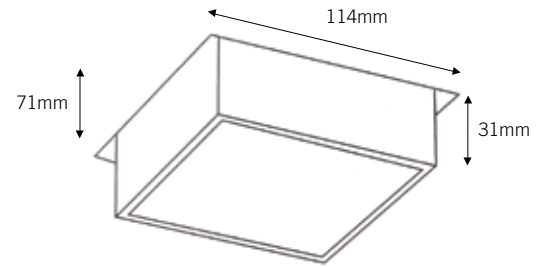

KEID HALF RECESSED

1 X MR16
1 X QR-CBC 51 GU 5.3 OR 1 X LED MR16
max. 50W, adjustability v 38°
transfo / gear not incl.

white struc
(black interior)

KE400301

white struc
(champagne interior)

KE400302

black struc
(champagne interior)

KE400303

black struc
(alu interior)

KE400304