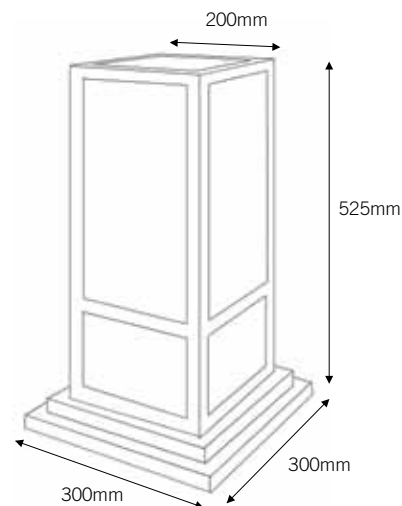

JO200110

JOSÉPHINE TABLE SMALL

LED
max. 70W
gear included

E27
lamp not
included

black

JO200201

JO200203

JOSÉPHINE
WALL
SMALL