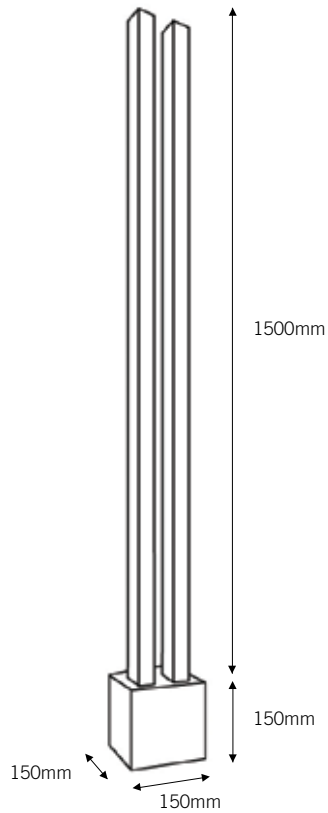

GRAND WALL

2 X FRONTLIGHT WITH 2 X BACKLIGHT LEDSTRIP

2 X T5 he 35W
2 X LEDSTRIP blue color 7W
gear incl. electronic

2 X WARM WHITE FRONTLIGHT LED WITH 2 X BACKLIGHT LEDSTRIP

2 X LED 44W 3000K, 2 X LEDSTRIP blue color 7W
gear incl. electronic