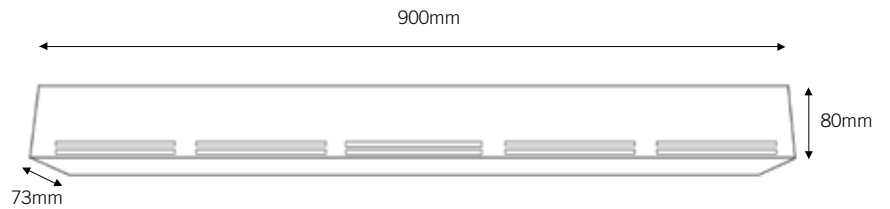

**SIRIUS
CEILING
SMALL**

LED
max. 25W
3000K
gear included

2 x T5 he 21W
gear included
lamps not included

white
black
alu

SI200101
SI200103
SI200105

SI200102
SI200104
SI200106