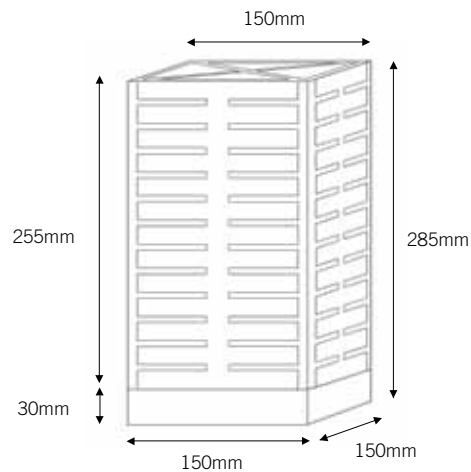

FURUD OUTDOOR

2 X LED
2 x 800lm
3000K
LED-driver included

black painted

FU200402

white

FU200404

IP67