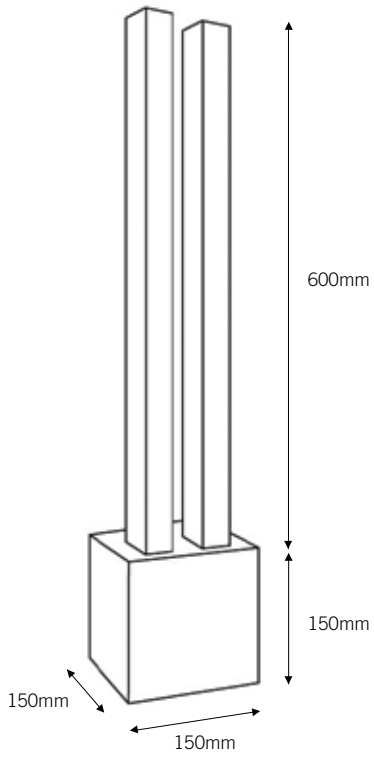

GR103404

230v

T5 lamps not included

GRAND WALL

2 X BACKLIGHT
2 X T5 he 14W
gear incl. electronic

**2 X WARM WHITE
BACKLIGHT LED**
2 X LED 18W 3000K
gear incl. electronic

T5 not dimmable

T5 1 - 10v