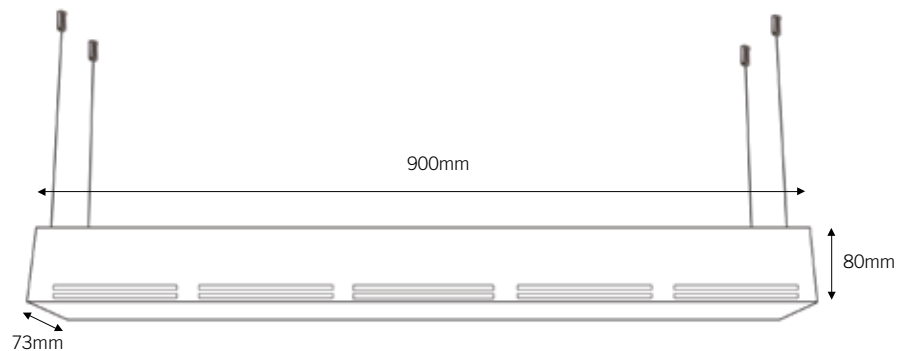

**SIRIUS
PENDANT
SMALL**

LED
max. 25W
3000K
gear included

2 x T5 he 21W
gear included
lamps not included

white	SI200201	SI200202
black	SI200203	SI200204
alu	SI200205	SI200206