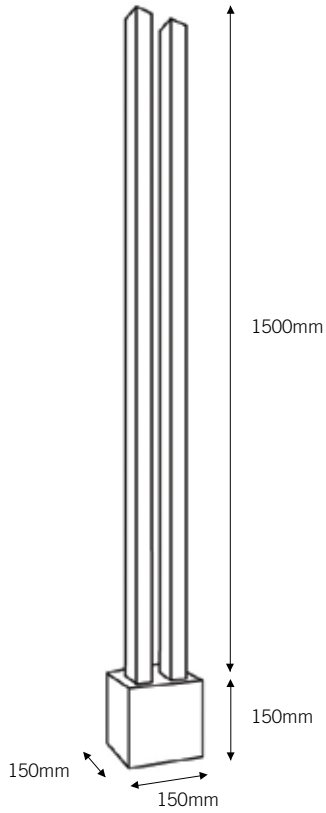

GR110404

T5 lamps not included

GRAND WALL

2 X FRONTLIGHT

2 X T5 he 35W
gear incl. electronic

2 X WARM WHITE FRONTLIGHT LED

2 X LED 44W 3000K
gear incl. electronic

T5 not dimmable