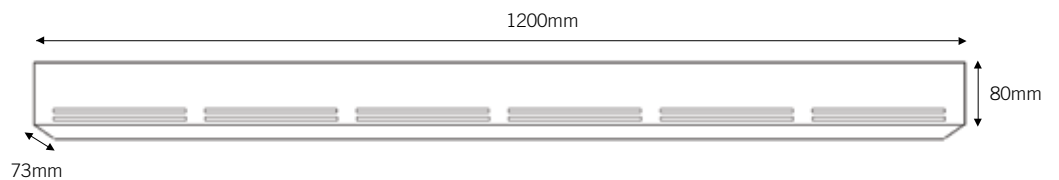

**SIRIUS
CEILING
MEDIUM**

LED
max. 34W
3000K
gear included

2 x T5 he 28W
gear included
lamps not included

white
black
alu

SI200107
SI200109
SI200111

SI200108
SI200110
SI200112