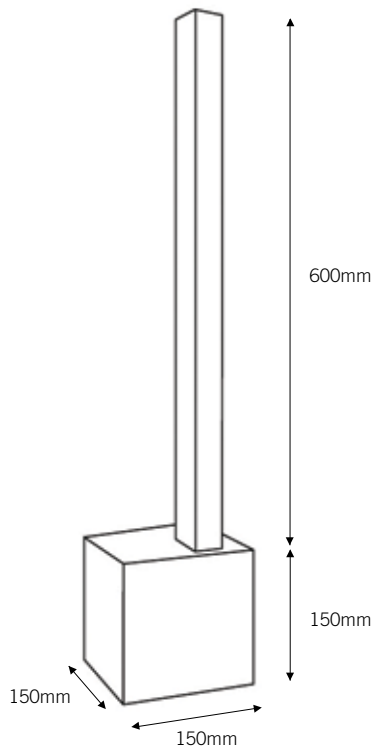

T5 lamps not included

GRAND WALL

1 X BACKLIGHT

1 X T5 he 14W
gear incl. electronic

1 X WARM WHITE BACKLIGHT LED

1 X LED 18W 3000K
gear incl. electronic

T5 not dimmable

T5 1 - 10v