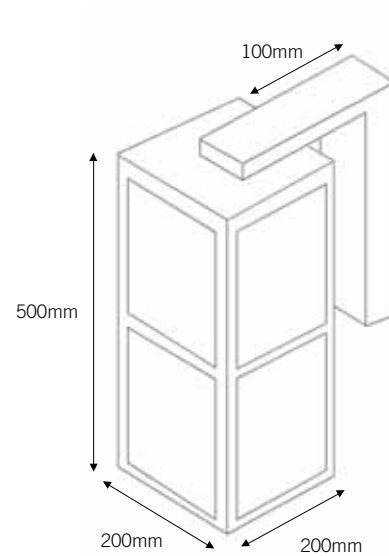

JOSÉPHINE WALL PENDANT

LED
indoor / outdoor
max. 29W
gear included

E27
indoor / outdoor
lamp not included

black

JO200501

JO200502

chrome

JO200503

JO200504