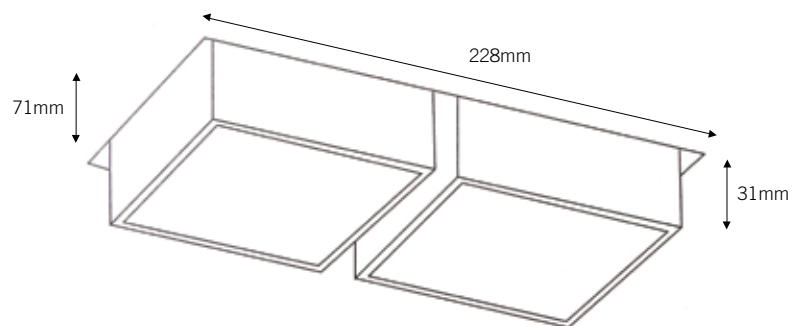

KEID HALF RECESSED

2 X MR16
2 X QR-CBC 51 GU 5.3 OR 2 X LED MR16
max. 2 X 50W, adjustability v 38°
transfo / gear not incl.

white struc
(black interior)

KE400401

white struc
(champagne interior)

KE400402

black struc
(champagne interior)

KE400403

black struc
(alu interior)

KE400404