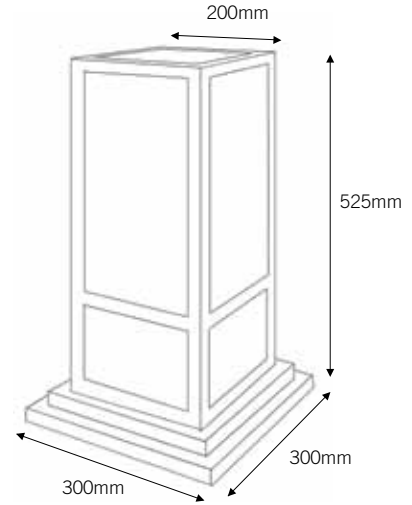

**JOSÉPHINE
FLOOR
SMALL**

LED
max. 70W
gear included

E27
lamp not
included

LED outdoor
max. 70W
gear included

black

JO200101

JO200103

JO200104