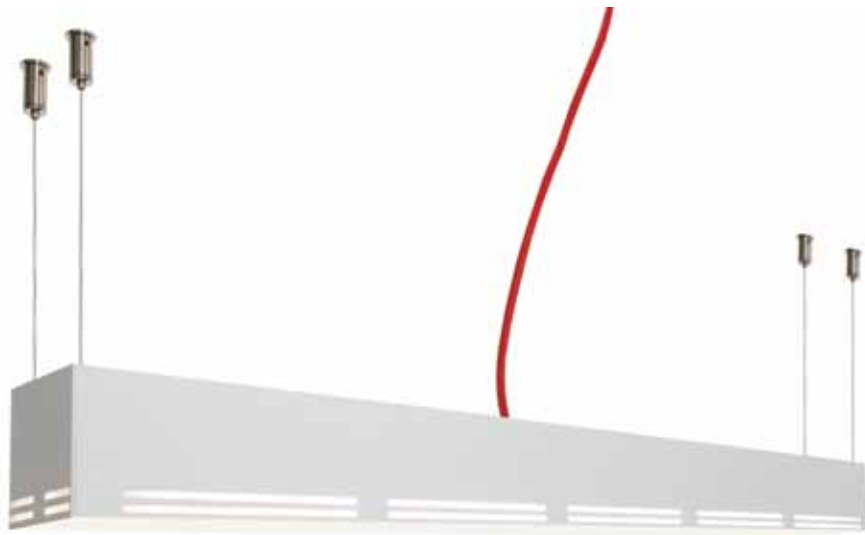

E27
lamp not
included

black bronze	FU200601
white	FU200602

SIRIUS

SIRIUS PENDANT

SIRIUS CEILING

**SIRIUS
CEILING
SMALL**

LED
max. 25W
3000K
gear included

2 x T5 he 21W
gear included
lamps not included