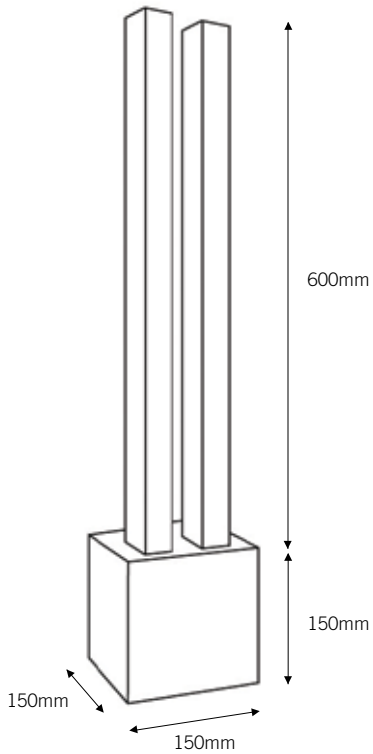

GR102304

GR102404

T5 lamps not included

GRAND WALL

2 X FRONTLIGHT WITH 2 X BACKLIGHT LEDSTRIP

2 X T5 he 14W
2 X LEDSTRIP blue color 3W
gear incl. electronic

2 X WARM WHITE FRONTLIGHT LED WITH 2 X BACKLIGHT LEDSTRIP