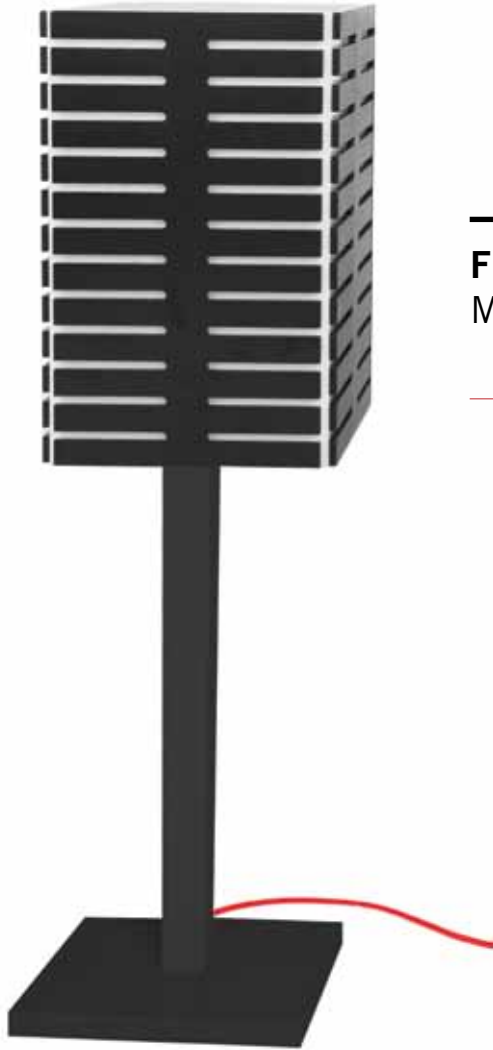

E27
indoor / outdoor
lamp not included

black

JO200601

JO200602

chrome

JO200603

JO200604

FURUD WALL