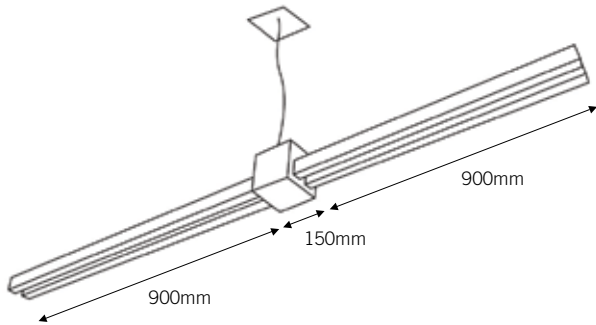

GRAND PENDANT

2 + 2 X DOWNLIGHT WITH 4 X UPLIGHT LEDSTRIP

2 X T5 he 21W + 2 X T5 he 21W
4 X LEDSTRIP blue color 4W
gear incl. electronic

2 + 2 X WARM WHITE DOWNLIGHT LED WITH 4 X UPLIGHT LEDSTRIP

2 X LED 27W + 2 X LED 27W 3000K
4 X LEDSTRIP blue color 4W / gear incl. electronic

T5 not dimmable

T5 1 - 10v

T5 Dali

LED indoor

all white

GR117101

GR117201

GR117301

GR117401

all black

GR117102

GR117202

GR117302

GR117402

kubus white /
bars black

GR117103

GR117203

GR117303

GR117403

kubus black /
bars white

GR117104

GR117204

GR117304

GR117404

230v

T5 lamps not included