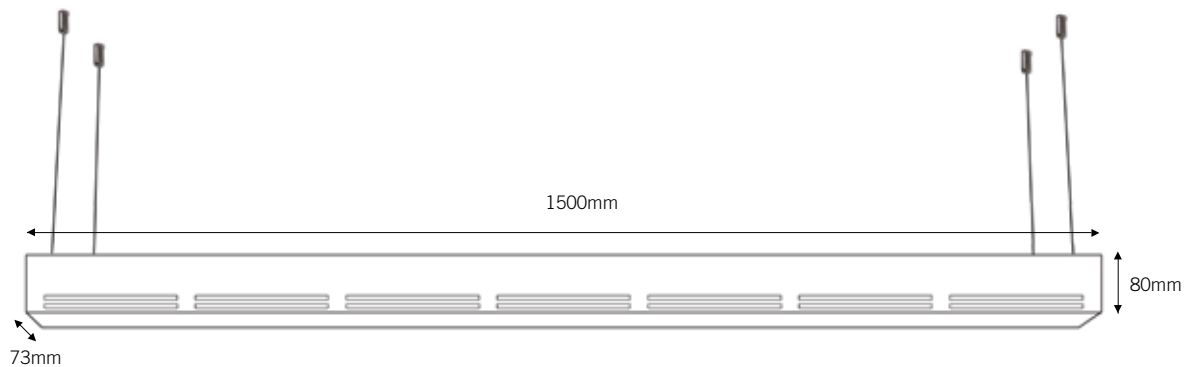

**SIRIUS
PENDANT
LARGE**

LED
max. 43W
3000K
gear included

2 x T5 he 35W
gear included
lamps not included

white
black
alu

SI200213
SI200215
SI200217

SI200214
SI200216
SI200218