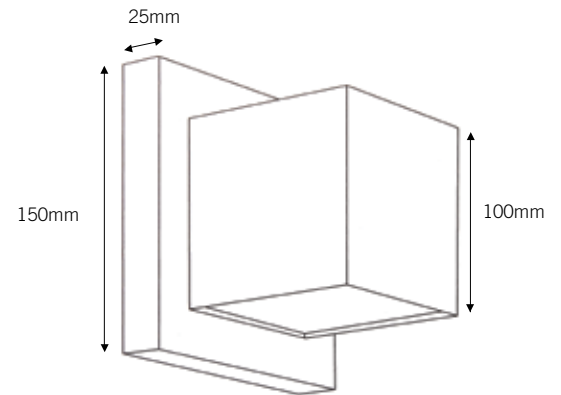

ORION WALL

1 X HALOPIN G9
OR HALOPIN ECO
max. 60W
transfo / gear not required

2 X LED
2 x 800lm
3000K
LED-driver incl.

white struc with
dark red borders
(champagne interior)

CR200102

CR200106

bronze struc with
dark red borders
(champagne interior)

CR200103

CR200107

chrome struc with
dark red borders
(champagne interior)

CR200105

CR200108