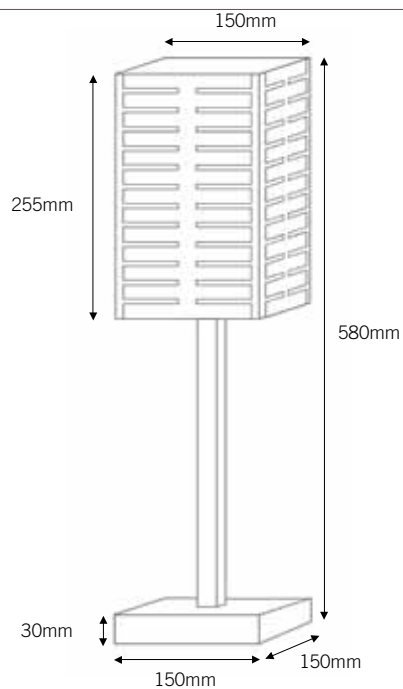

FURUD TABLE MEDIUM

E27
lamp not
included

black bronze

FU200301

chrome

FU200302

white

FU200303

gold mat

FU200304