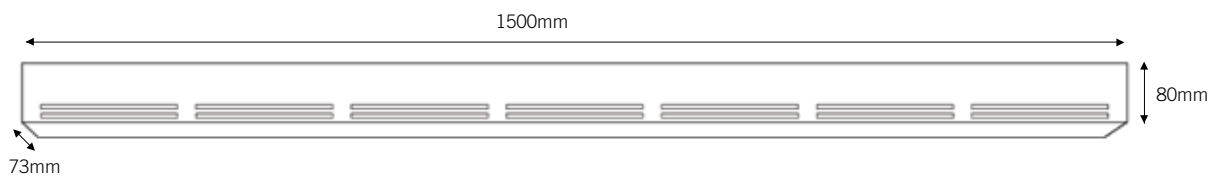

SI200108
SI200110
SI200112

**SIRIUS
CEILING
LARGE**

LED
max. 43W
3000K
gear included

2 x T5 he 35W
gear included
lamps not included

white	SI200113	SI200114
black	SI200115	SI200116
alu	SI200117	SI200118

**SIRIUS
PENDANT
SMALL**