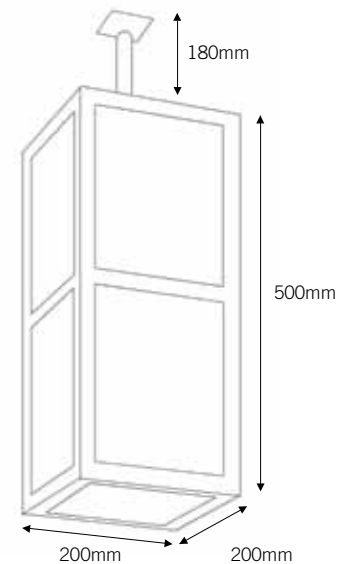

JOSÉPHINE SUSPENSION

LED
indoor / outdoor
max. 29W
gear included

E27
indoor / outdoor
lamp not included

black

JO200601

JO200602

chrome

JO200603

JO200604