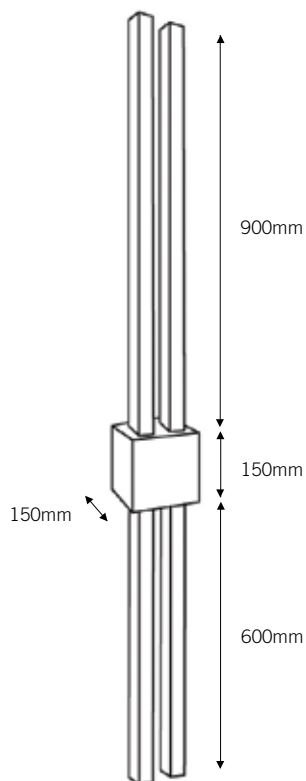

GR113403

kubus black /
bars white

GR113104

GR113204

GR113304

GR113404

T5 lamps not included

GRAND WALL