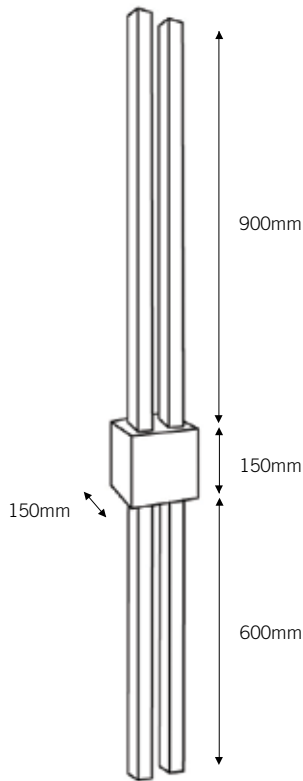

GR112304

GR112404

T5 lamps not included

GRAND WALL

2 + 2 X FRONTLIGHT WITH 4 X BACKLIGHT LEDSTRIP

2 X T5 he 21W + 2 X T5 he 14W
 2 X LEDSTRIP blue color 4W + 2 X LEDSTRIP blue color 3W
 gear incl. electronic