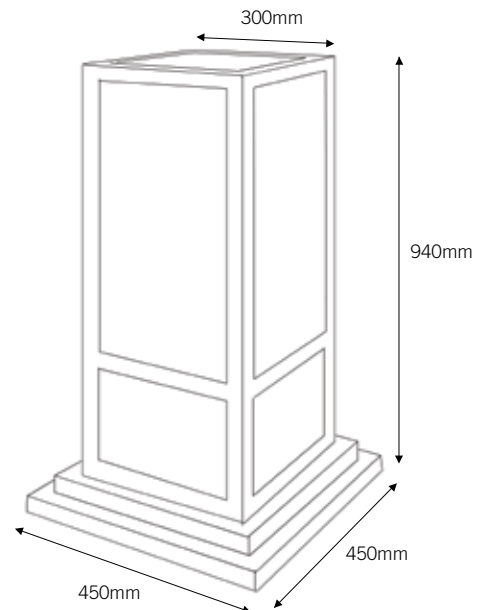

**JOSÉPHINE
FLOOR
MEDIUM**

LED
max. 104W
gear included

LED outdoor
max. 104W
gear included

black

JO200105

JO200107