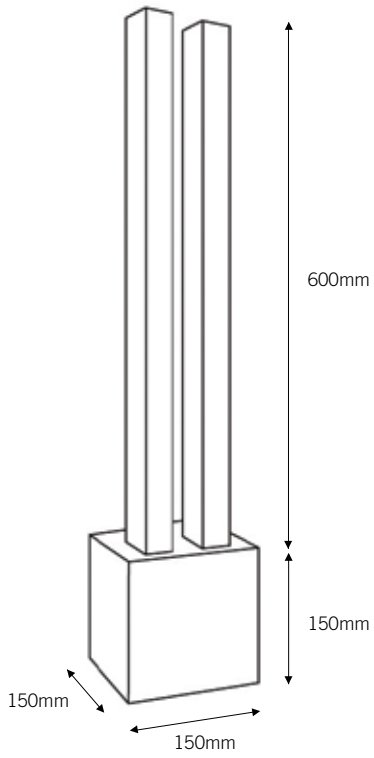

GR104403

kubus black /
bars white

GR104104

GR104204

GR104304

GR104404

T5 lamps not included

GRAND WALL