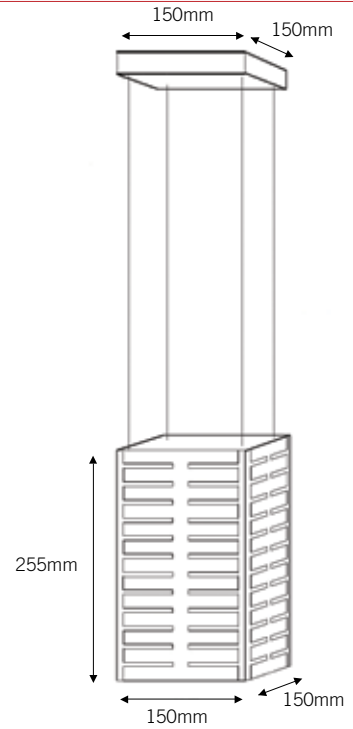

FURUD PENDANT

E27
lamp not
included

black bronze	FU200501
chrome	FU200502
white	FU200503