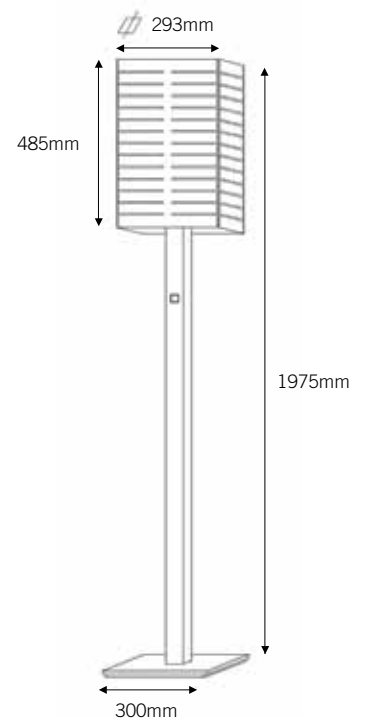

FURUD FLOOR

E27
lamp not
included

black bronze	FU200601
white	FU200602