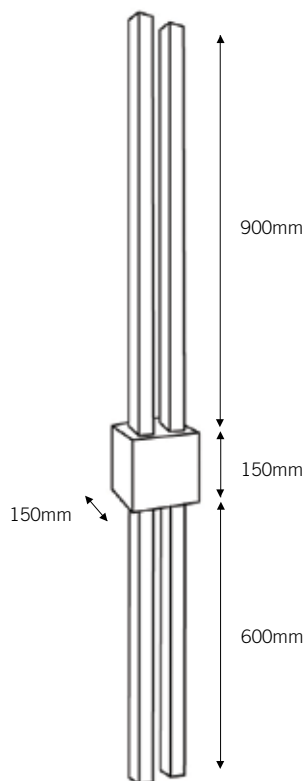

GR111104

GR111204

GR111304

GR111404

T5 lamps not included

GRAND WALL

2 + 2 X FRONTLIGHT

2 X T5 he 21W + 2 X T5 he 14W
gear incl. electronic