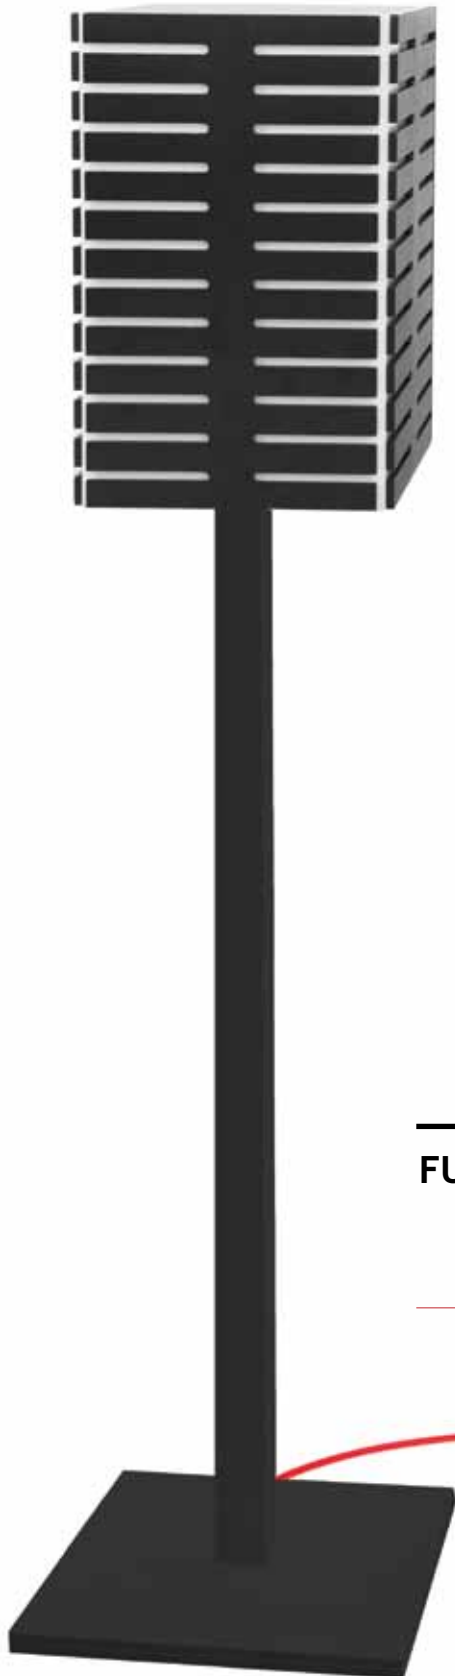

FURUD FLOOR