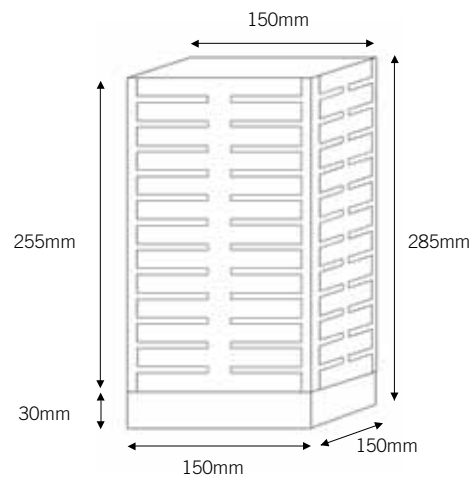

FURUD TABLE SMALL

E27
lamp not
included

black bronze	FU200201
chrome	FU200202
white	FU200203
gold mat	FU200204