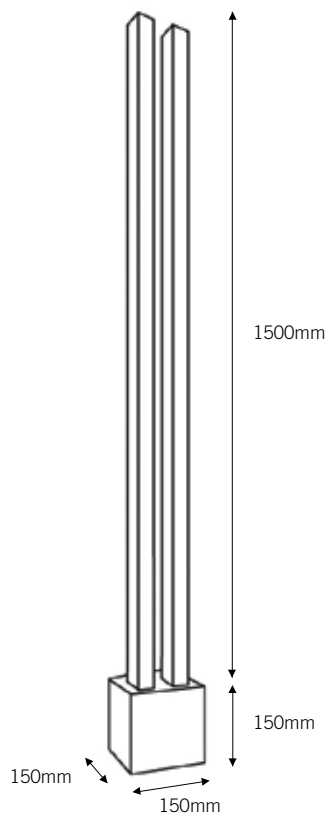

T5 lamps not included

GRAND WALL

2 X BACKLIGHT
2 X T5 he 35W
gear incl. electronic

**2 X WARM WHITE
BACKLIGHT LED**
2 X LED 44W 3000K
gear incl. electronic

T5 not dimmable

T5 1 - 10v

T5 Dali

LED indoor & LED outdoor