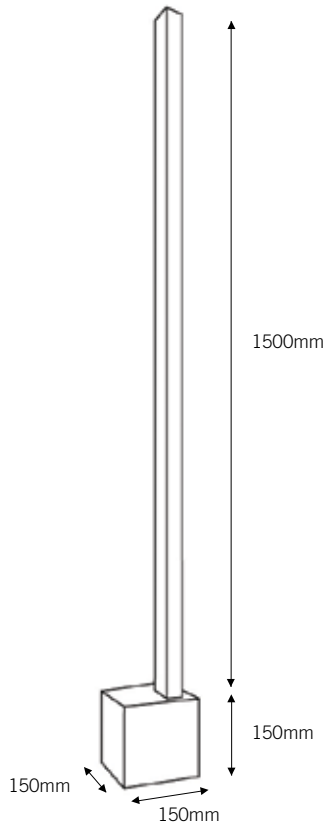

GR107304

GR107404

230v

T5 lamps not included

GRAND WALL

1 X BACKLIGHT

1 X T5 he 35W
gear incl. electronic

1 X WARM WHITE BACKLIGHT LED