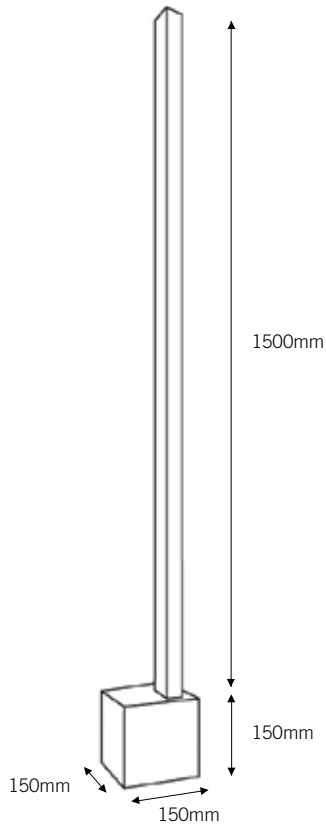

GR105403

kubus black /
bars white

GR105104

GR105204

GR105304

GR105404

T5 lamps not included

GRAND WALL