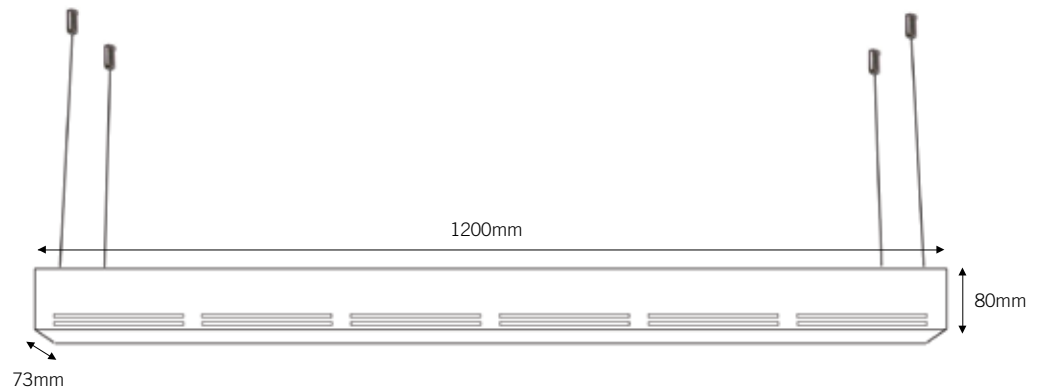

**SIRIUS
PENDANT
MEDIUM**

LED
max. 34W
3000K
gear included

2 x T5 he 28W
gear included
lamps not included

white
black
alu

SI200207
SI200209
SI200211

SI200208
SI200210
SI200212