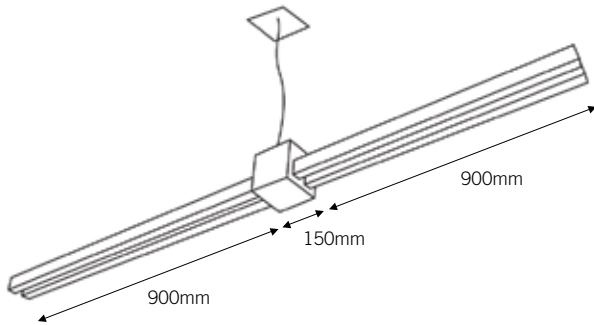

GR114104

GR114204

GR114304

GR114404

T5 lamps not included

GRAND PENDANT

2 + 2 X DOWNLIGHT

2 X T5 he 21W + 2 X T5 he 21W
gear incl. electronic