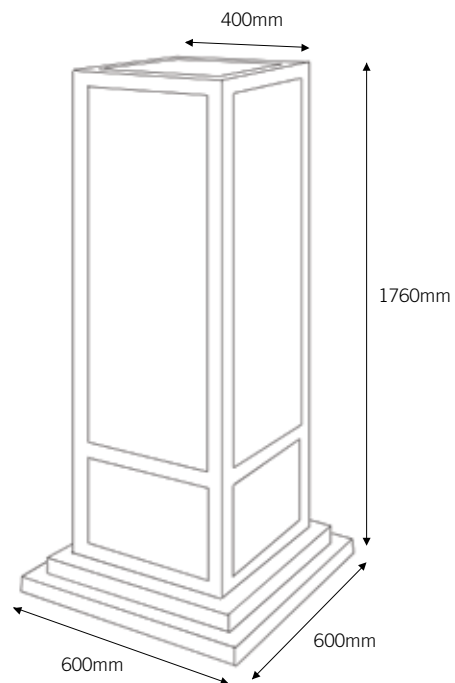

JOSÉPHINE FLOOR XXL

LED
max. 200W
gear included

LED outdoor
max. 200W
gear included

black

JO200108

JO200110