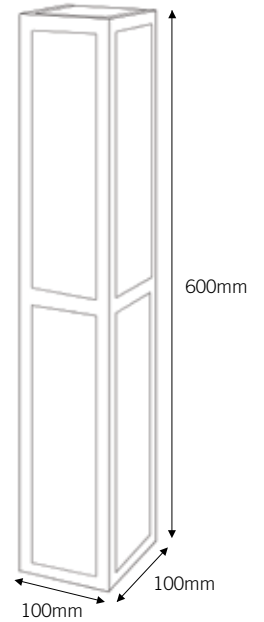

JOSÉPHINE
WALL
SMALL

LED
indoor / outdoor
max. 29W
gear included

TL
indoor / outdoor
max. 24W
gear & lamp included

black	JO200301	JO200302
chrome	JO200303	JO200304